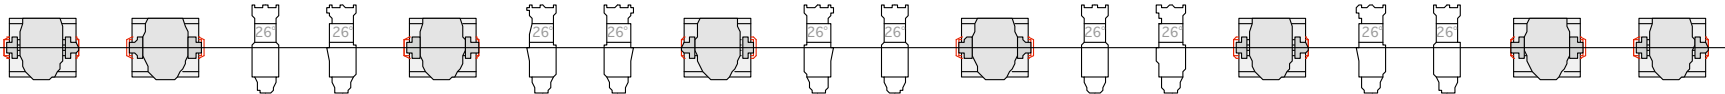

Upstage Position or Truss:

- 6- Mac 500 spot units
- 6- Mac 600 wash units

Mid-stage Position or Truss:

- 6- Mac 500 spot units
- 6- Mac 600 wash units

Downstage Position or Truss:

- 8- Mac 600 wash units
- 10- ETC 26 deg lekos circuited separately

Martin Mac 500 Spot or Equivalent

Martin Mac 600 Wash or Equivalent

ETC Source4 26 deg Leko or Equivalent

Joe Cocker Tour Fall 2008

Lighting Plot

Production Manager Eddie Shea
860 608-7482
roaddog4@mac.com